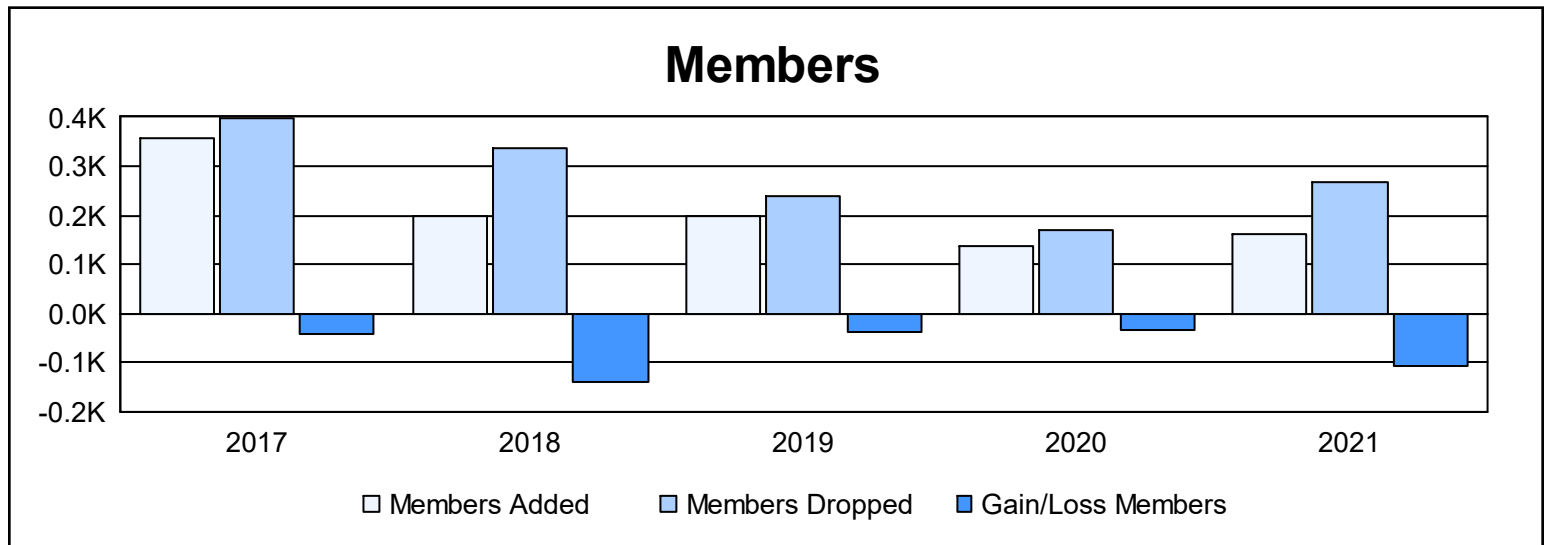

Year	New Clubs	Dropped Clubs	Gain/ Loss Clubs	New Members	Charter Members	Reinstate Members	Transfer Members	Total Member Added	Total Members Dropped	Gain/ Loss Members
2016-2017	4	1	3	207	93	35	21	356	398	-42
2017-2018	0	4	-4	176	2	13	8	199	337	-138
2018-2019	0	0	0	176	7	15	1	199	237	-38
2019-2020	0	2	-2	125	0	4	9	138	170	-32
2020-2021	0	3	-3	142	1	14	3	160	268	-108
<b>Average</b>	<b>1</b>	<b>2</b>	<b>-1</b>	<b>165</b>	<b>21</b>	<b>16</b>	<b>8</b>	<b>210</b>	<b>282</b>	<b>-72</b>

### Membership Composition June 2021 Cumulative