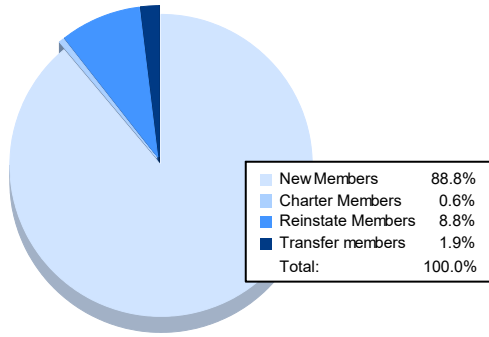

Year	New Clubs	Dropped Clubs	Gain/ Loss Clubs	New Members	Charter Members	Reinstate Members	Transfer Members	Total Member Added	Total Members Dropped	Gain/ Loss Members
2016-2017	4	1	3	207	93	35	21	356	398	-42
2017-2018	0	4	-4	176	2	13	8	199	337	-138
2018-2019	0	0	0	176	7	15	1	199	237	-38
2019-2020	0	2	-2	125	0	4	9	138	170	-32
2020-2021	0	3	-3	142	1	14	3	160	268	-108
<b>Average</b>	<b>1</b>	<b>2</b>	<b>-1</b>	<b>165</b>	<b>21</b>	<b>16</b>	<b>8</b>	<b>210</b>	<b>282</b>	<b>-72</b>

### Membership Composition June 2021 Cumulative