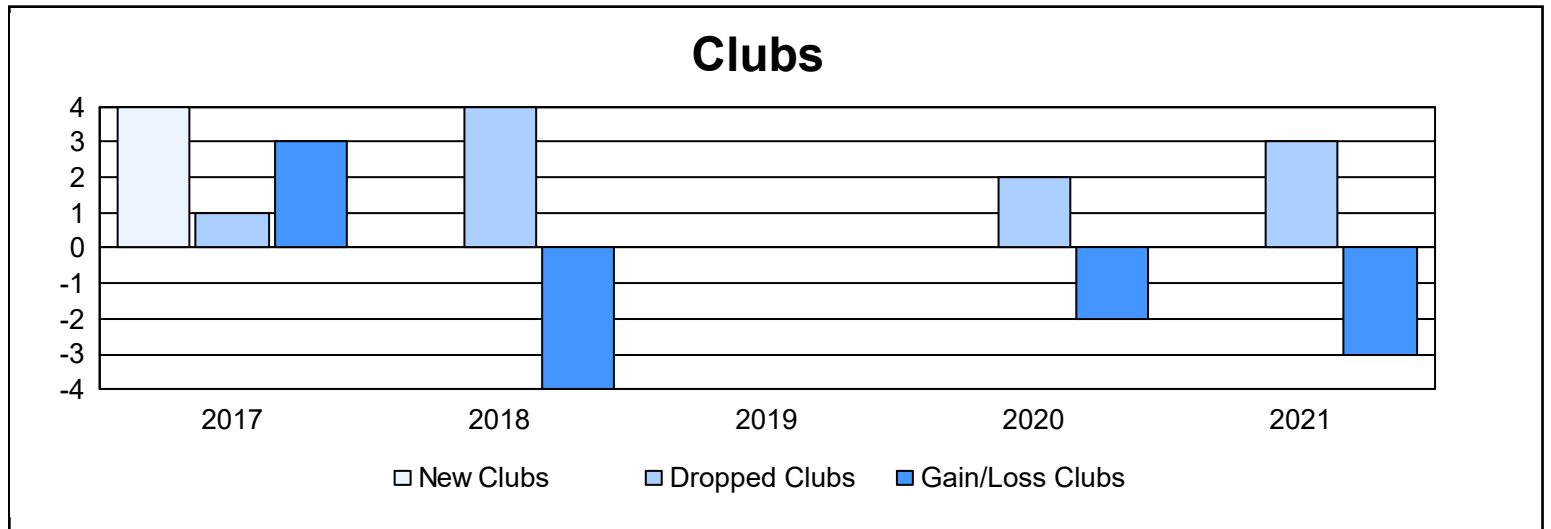

Year	New Clubs	Dropped Clubs	Gain/ Loss Clubs	New Members	Charter Members	Reinstate Members	Transfer Members	Total Member Added	Total Members Dropped	Gain/ Loss Members
2016-2017	4	1	3	207	93	35	21	356	398	-42
2017-2018	0	4	-4	176	2	13	8	199	337	-138
2018-2019	0	0	0	176	7	15	1	199	237	-38
2019-2020	0	2	-2	125	0	4	9	138	170	-32
2020-2021	0	3	-3	142	1	14	3	160	268	-108
<b>Average</b>	<b>1</b>	<b>2</b>	<b>-1</b>	<b>165</b>	<b>21</b>	<b>16</b>	<b>8</b>	<b>210</b>	<b>282</b>	<b>-72</b>

### Membership Composition June 2021 Cumulative